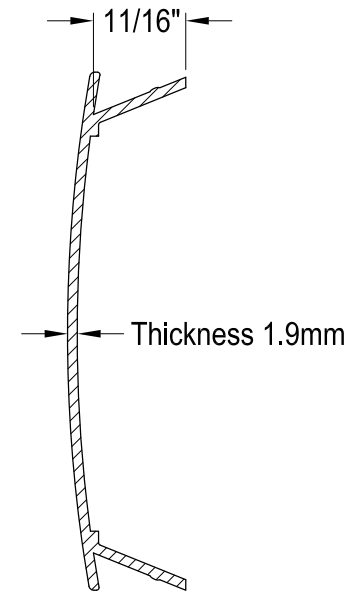

VTCR1991#19

Toilet Hole Cover (2 Pcs / 1 Set)

Section A-A