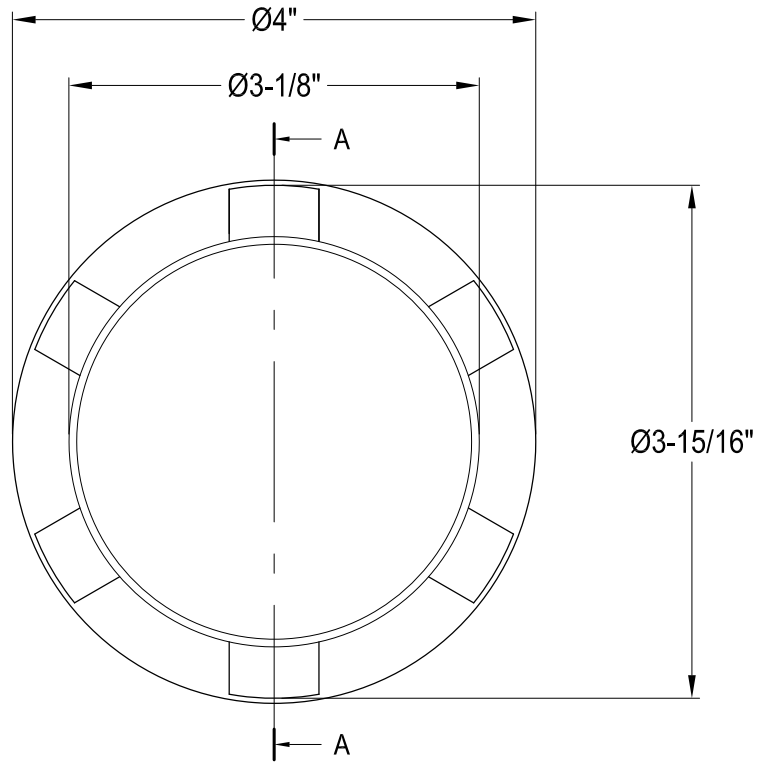

VTCR1991#19

Toilet Hole Cover (2 Pcs / 1 Set)

Section A-A